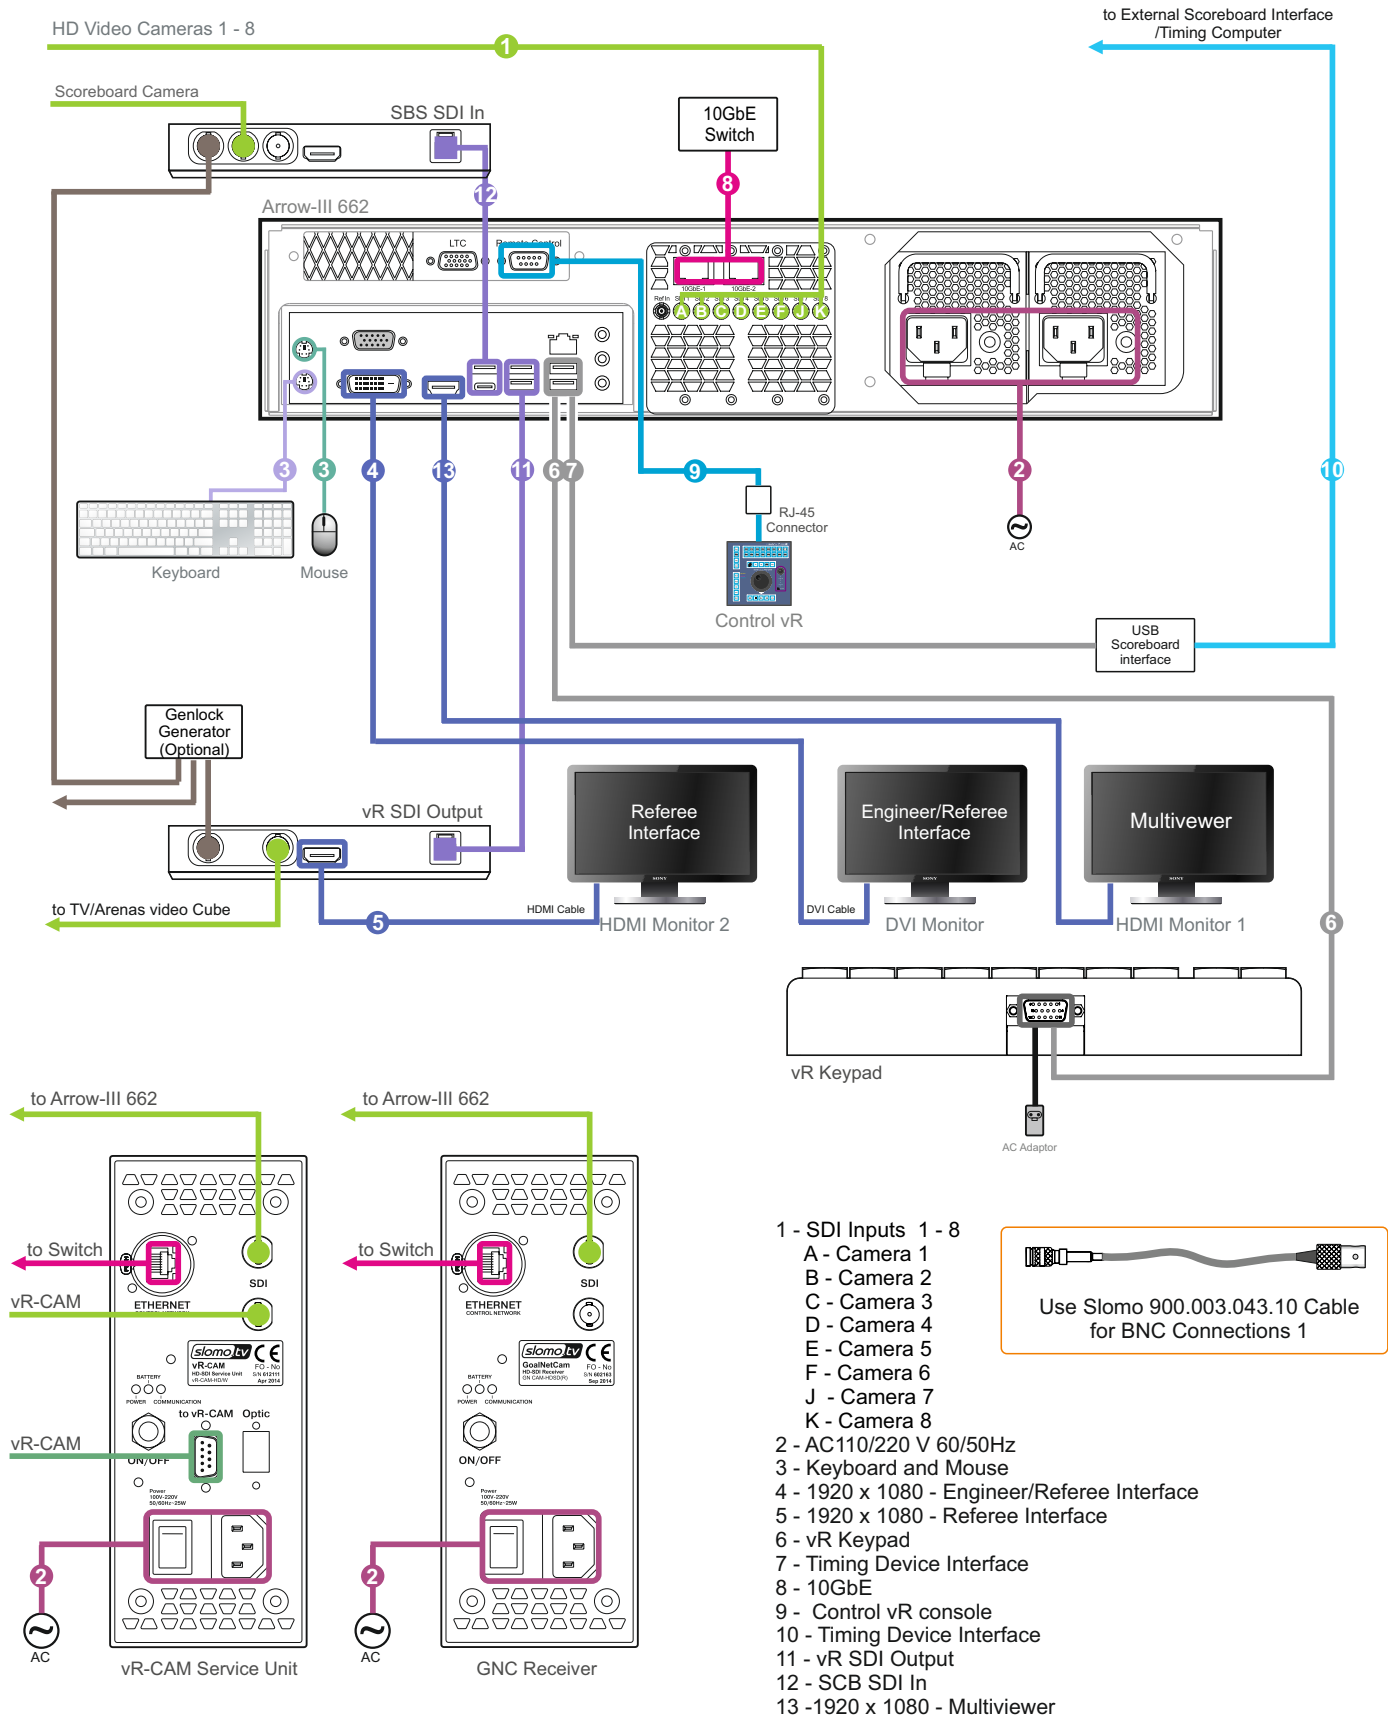

videoReferee® Arrow-III with 8 HD cameras + SDI Output and Scoreboard Camera

8-channel HD system for sports video-refereeing with specialized remote controller (vR Control).

Records 8 HD SDI camera inputs.

videoReferee® Arrow-III w/ 8 HD cameras + SDI Output and Scoreboard Camera

connection diagram

- 1 - SDI Inputs 1 - 8
 - A - Camera 1
 - B - Camera 2
 - C - Camera 3
 - D - Camera 4
 - E - Camera 5
 - F - Camera 6
 - J - Camera 7
 - K - Camera 8
- 2 - AC110/220 V 60/50Hz
- 3 - Keyboard and Mouse
- 4 - 1920 x 1080 - Engineer/Referee Interface
- 5 - 1920 x 1080 - Referee Interface
- 6 - vR Keypad
- 7 - Timing Device Interface
- 8 - 10GbE
- 9 - Control vR console
- 10 - Timing Device Interface
- 11 - vR SDI Output
- 12 - SCB SDI In
- 13 - 1920 x 1080 - Multiviewer

Use Slomo 900.003.043.10 Cable for BNC Connections 1