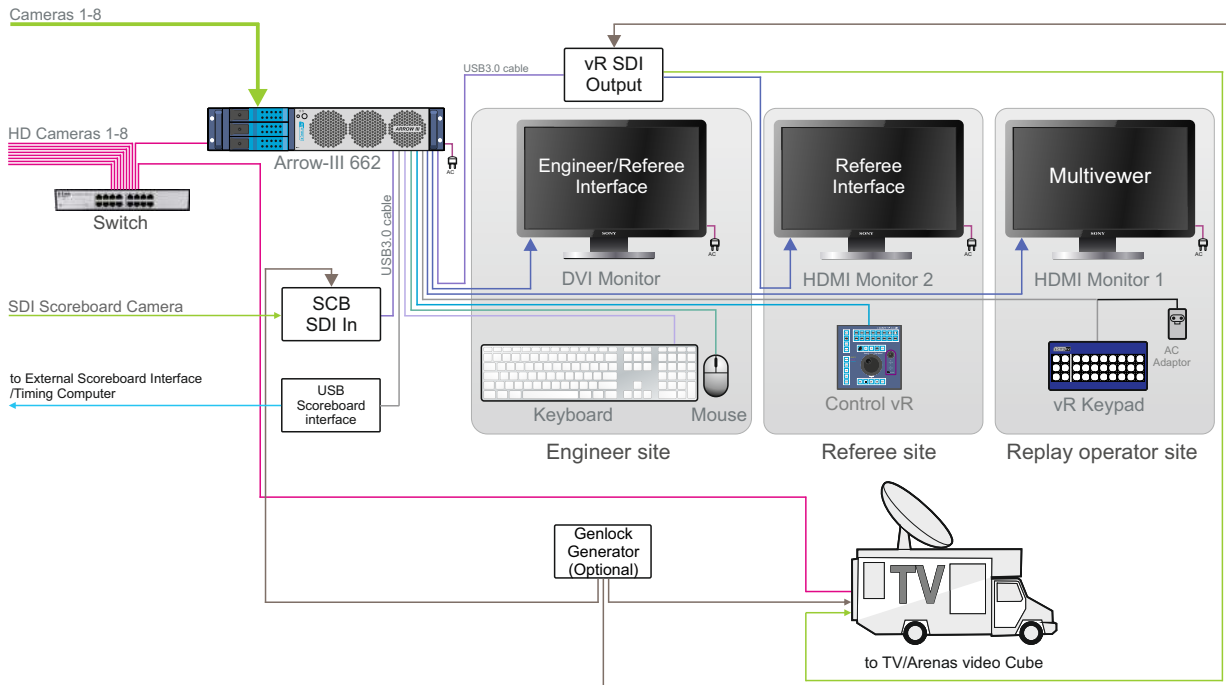

videoReferee® Arrow-III with 8 HD cameras + SDI Output and Scoreboard Camera

8-channel HD system for sports video-refereeing with specialized remote controller (vR Control).

Records 8 HD SDI camera inputs.

videoReferee® Arrow-III w/ 8 HD cameras + SDI Output and Scoreboard Camera

connection diagram

- 1 - SDI Inputs 1 - 8
 - A - Camera 1
 - B - Camera 2
 - C - Camera 3
 - D - Camera 4
 - E - Camera 5
 - F - Camera 6
 - J - Camera 7
 - K - Camera 8
- 2 - AC110/220 V 60/50Hz
- 3 - Keyboard and Mouse
- 4 - 1920 x 1080 - Engineer/Referee Interface
- 5 - 1920 x 1080 - Referee Interface
- 6 - vR Keypad
- 7 - Timing Device Interface
- 8 - 10GbE
- 9 - Control vR console
- 10 - Timing Device Interface
- 11 - vR SDI Output
- 12 - SCB SDI In
- 13 - 1920 x 1080 - Multiviewer