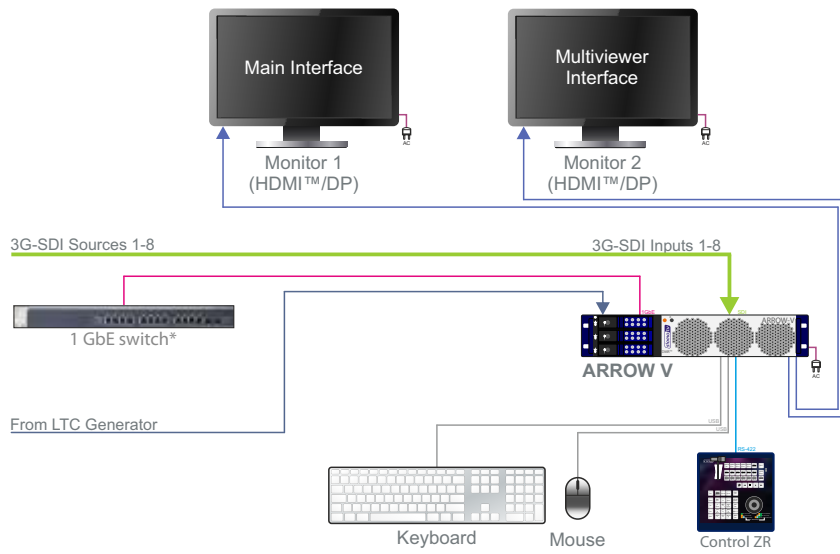

Arrow V

8-channel 3G Recording for NLE configuration

8-channel Recording for NLE. 8 3G SDI Inputs.
 Graphics Port 1 (HDMI™/DP) – Main Interface, Graphics Port 2 (HDMI™/DP) – Multiviewer Interface.
 Redundant Power Supply Option.

1 – 3G-SDI Inputs:

- A - Source 1
- B - Source 2
- C - Source 3
- D - Source 4
- E - Source 5
- F - Source 6
- G - Source 7
- H - Source 8

2 – LTC Input

3 – Keyboard and Mouse

4 – Graphics Ports:

Monitor 1 – Main Interface (HDMI™/DP 1920 x 1080)

Monitor 2 – Multiviewer Interface (HDMI™/DP 1920 x 1080)

5 – Remote control - Control ZR

6 – 1 GbE

7 – AC 110/220V 60/50Hz**

* – not included

** – redundant power supply option