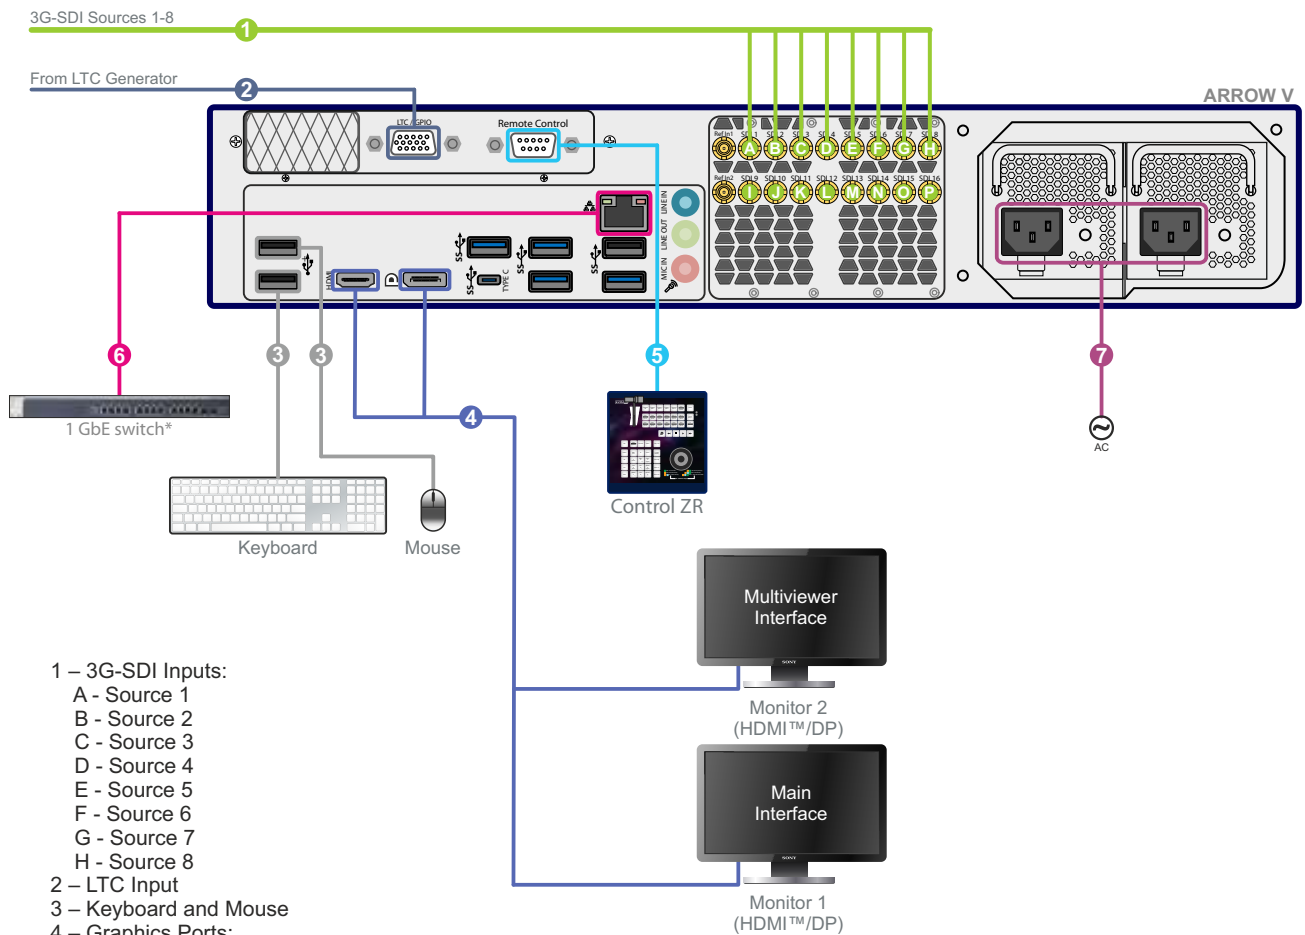

Arrow V

8-channel 3G Recording for NLE configuration

8-channel Recording for NLE. 8 3G SDI Inputs.
 Graphics Port 1 (HDMI™/DP) – Main Interface, Graphics Port 2 (HDMI™/DP) – Multiviewer Interface.
 Redundant Power Supply Option.

1 – 3G-SDI Inputs:

- A - Source 1
- B - Source 2
- C - Source 3
- D - Source 4
- E - Source 5
- F - Source 6
- G - Source 7
- H - Source 8

2 – LTC Input

3 – Keyboard and Mouse

4 – Graphics Ports:

Monitor 1 – Main Interface (HDMI™/DP 1920 x 1080)

Monitor 2 – Multiviewer Interface (HDMI™/DP 1920 x 1080)

5 – Remote control - Control ZR

6 – 1 GbE

7 – AC 110/220V 60/50Hz**

* – not included

** – redundant power supply option