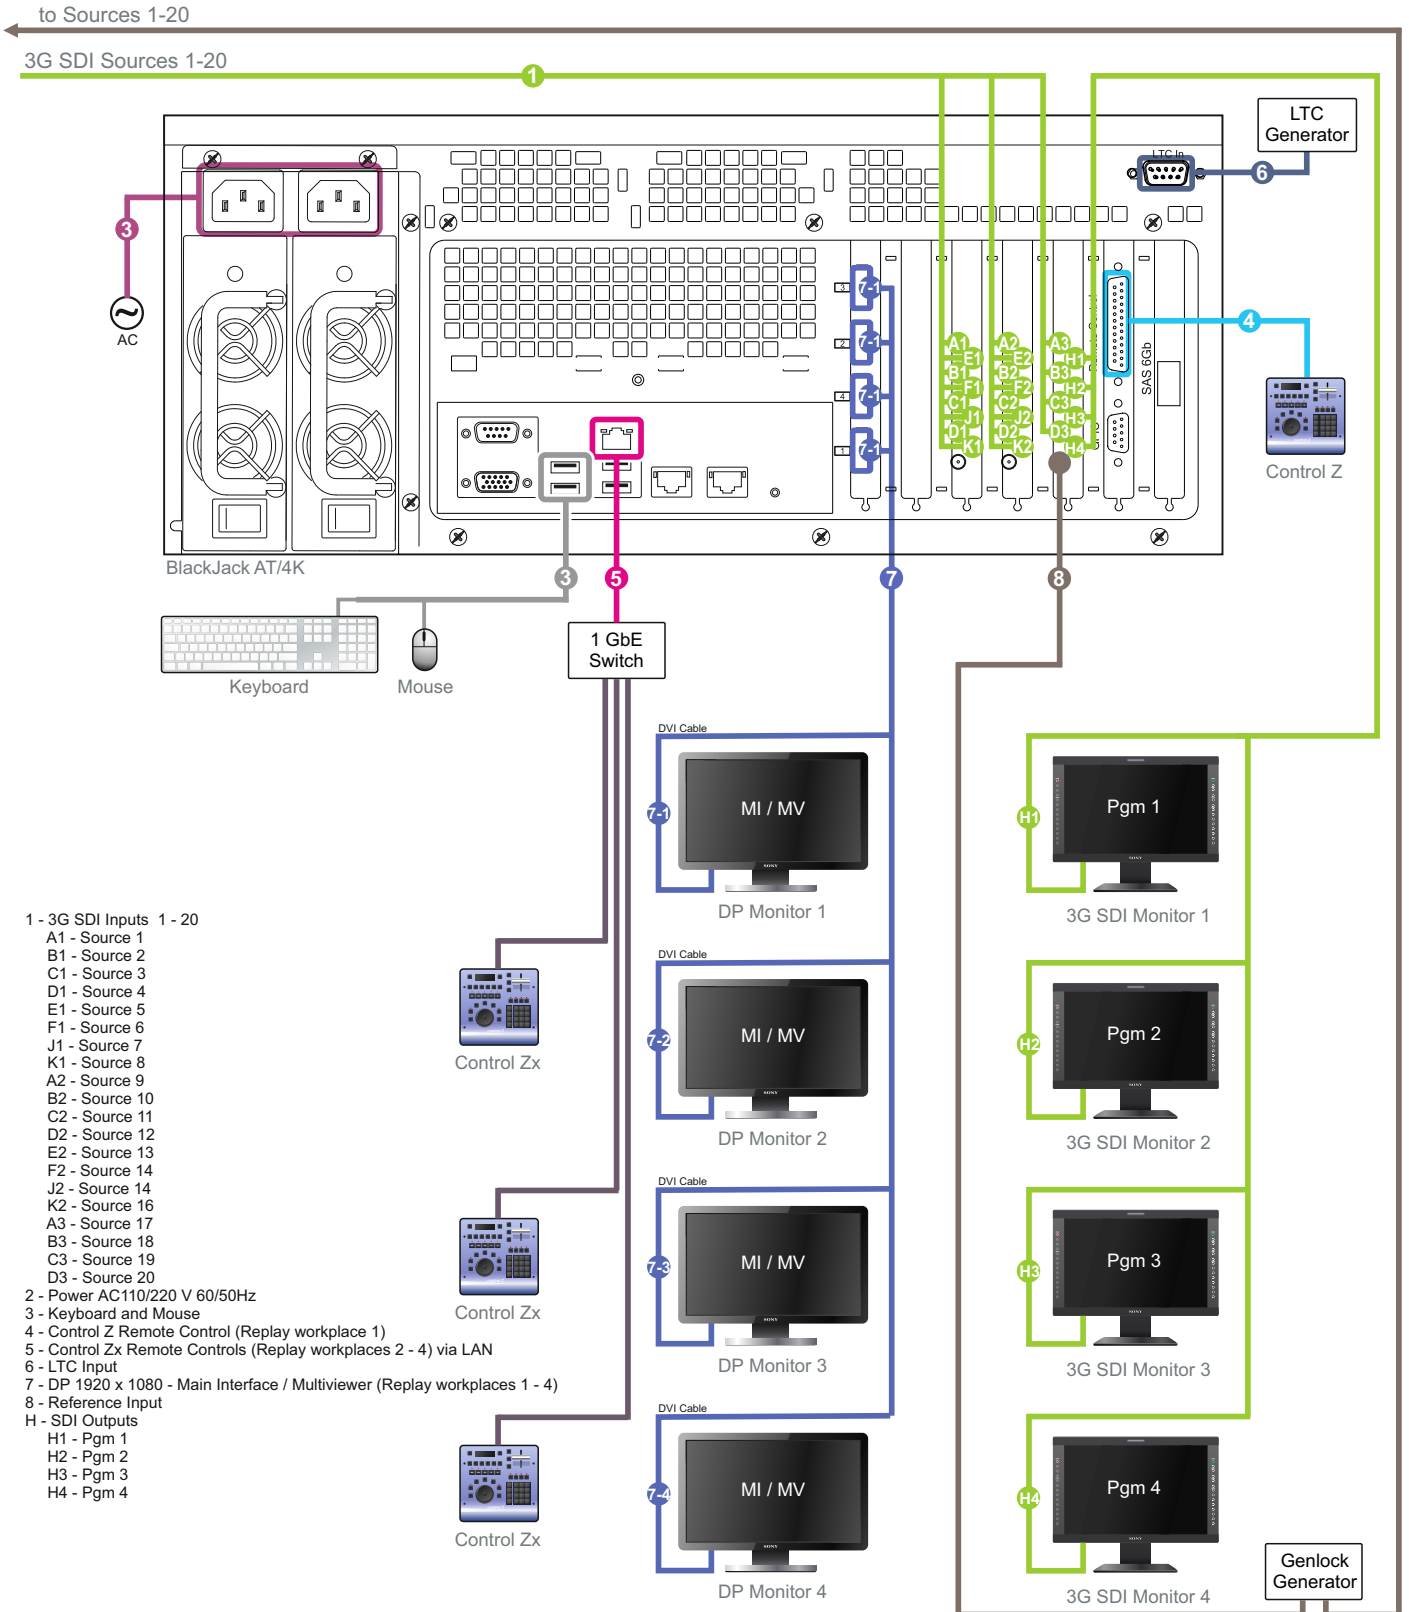

BlackJack AT/4K 3G/HD Replay Configuration with four (4) replay workspaces

20 Recording , 20 Search and 8 Playback channels.
 20 3G/HD SDI Inputs and 4 independent 3G/HD SDI Outputs

BlackJack AT/4K 3G/HD Replay Configuration with four (4) replay workplaces

connection diagram

Use Slomo 900.009.040.01 Cable for LTC Input Connection

Use Slomo 900.003.043.10 Cable for BNC Connections 1, 8, H