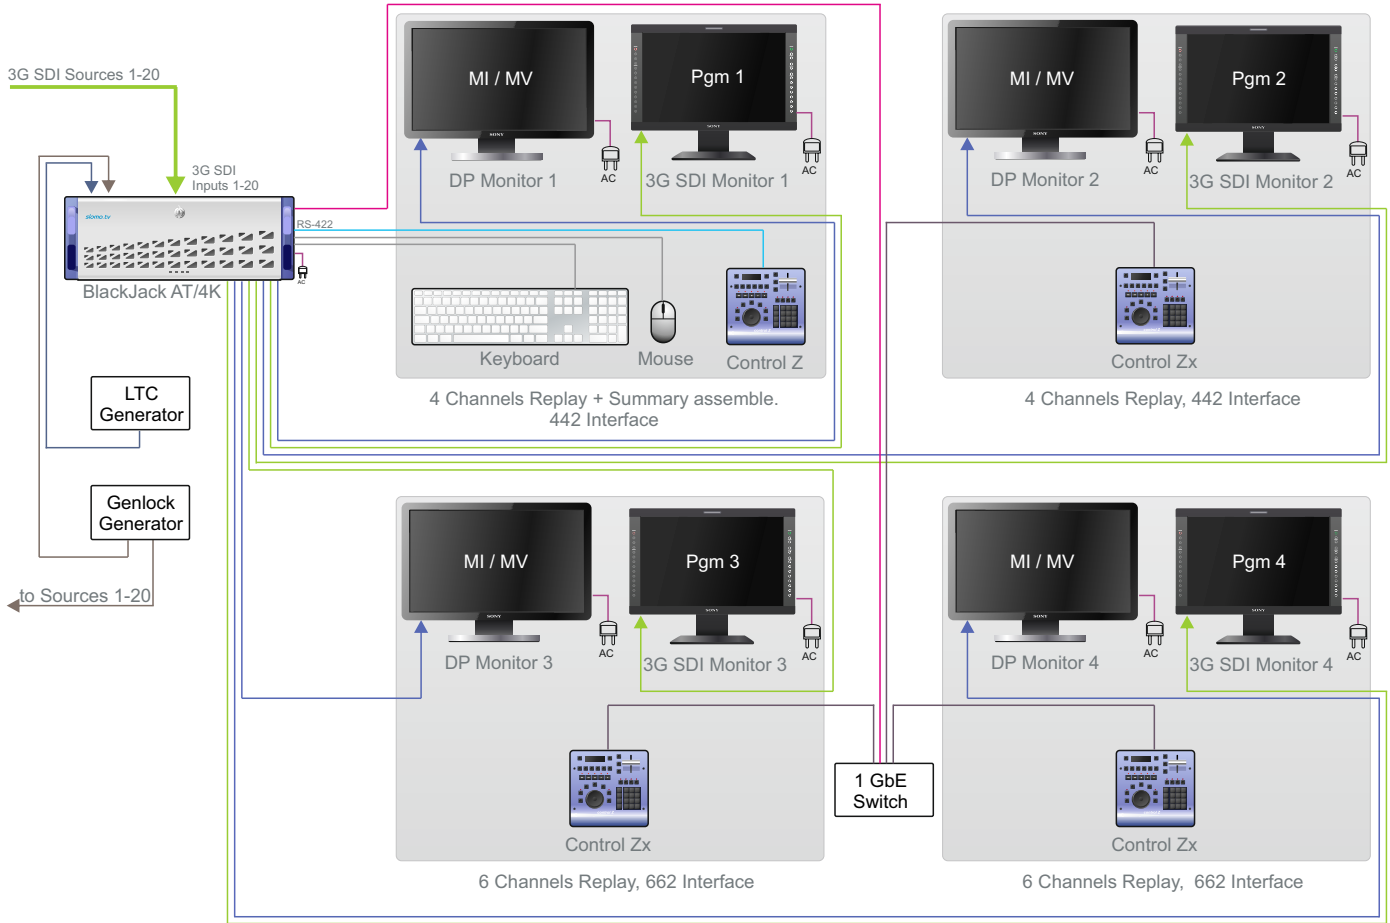

BlackJack AT/4K 3G/HD Replay Configuration with four (4) replay workspaces

20 Recording , 20 Search and 8 Playback channels.
 20 3G/HD SDI Inputs and 4 independent 3G/HD SDI Outputs

BlackJack AT/4K 3G/HD Replay Configuration with four (4) replay workplaces

connection diagram

Use Slomo 900.009.040.01 Cable for LTC Input Connection

Use Slomo 900.003.043.10 Cable for BNC Connections 1, 8, H