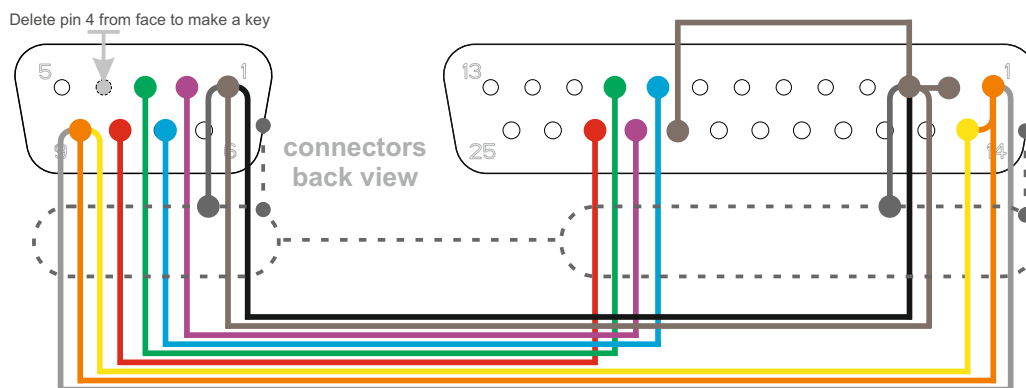

900.007.XXX.01*

Remote Control console 9 pin cable

use multicore flexible shielded cable
length upto 15 m

to VideoServer (VS)

DB-9M

Stickers:
side **A** - VS
side **B** - slomo.tv

to Remote Control

DB-25M

Stickers:
side **A** - Remote Control
side **B** - 900.007.XXX.01*

DB-9M		JLC - upto 15 m	DB-25M
1	GND	black, brown, screen	2, 3, 21
7	Tx+	blue	9
2	Tx-	purple	22
3	Rx+	green	10
8	Rx-	red	23
9	9V	grey, orange, yellow	1,14
4	key		