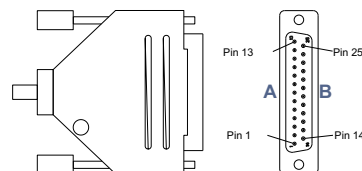

900.007.XXX.01*

Remote Control console 9 pin cable

use multicore flexible shielded cable
length upto 15 m

to VideoServer (VS)

DB-9M

Stickers:
side **A** - VS
side **B** - slomo.tv

to Remote Control

DB-25M

Stickers:
side **A** - Remote Control
side **B** - 900.007.XXX.01*

DB-9M		JLC - upto 15 m	DB-25M
1	GND	black, brown, screen	2, 3, 21
7	Tx+	blue	9
2	Tx-	purple	22
3	Rx+	green	10
8	Rx-	red	23
9	9V	grey, orange, yellow	1,14
4	key		