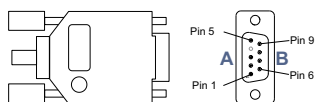

900.007.XXX.01*

Remote Control console 9 pin cable

use multicore flexible shielded cable
length upto 15 m

to VideoServer (VS)

DB-9M

Stickers:
side **A** - VS
side **B** - slomo.tv

to Remote Control

DB-25M

Stickers:
side **A** - Remote Control
side **B** - 900.007.XXX.01*

DB-9M		JLC - upto 15 m	DB-25M
1	GND	black, brown, screen	2, 3, 21
7	Tx+	blue	9
2	Tx-	purple	22
3	Rx+	green	10
8	Rx-	red	23
9	9V	grey, orange, yellow	1,14
4	key		