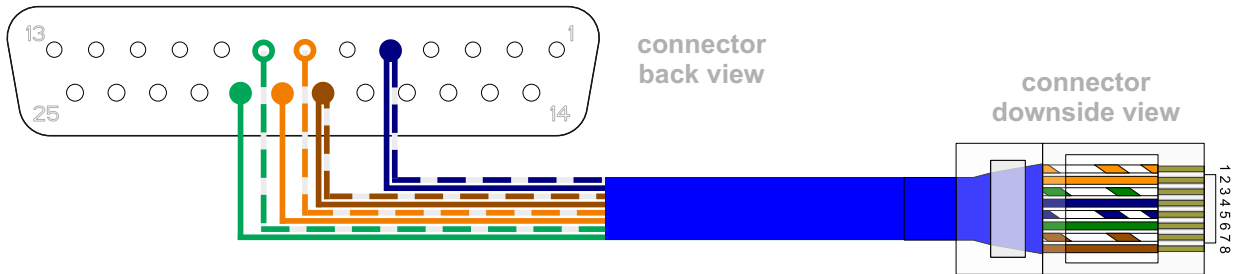

900.038.150.01

Control ZR cable

use BLUE Ethernet network LAN patch cable
length 1,5 m

to Control ZR remote console
DB-25M

Stickers:
side **A** - **Control ZR**
side **B** - **900.038.150.01**

to VideoServer
patch cable with RJ-45