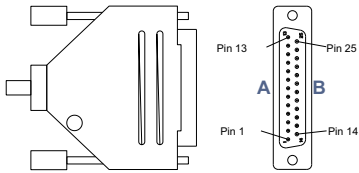

900.038.150.01

Control ZR cable

use BLUE Ethernet network LAN patch cable
length 1,5 m

to Control ZR remote console
DB-25M

Stickers:
side **A** - **Control ZR**
side **B** - **900.038.150.01**

to VideoServer
patch cable with RJ-45